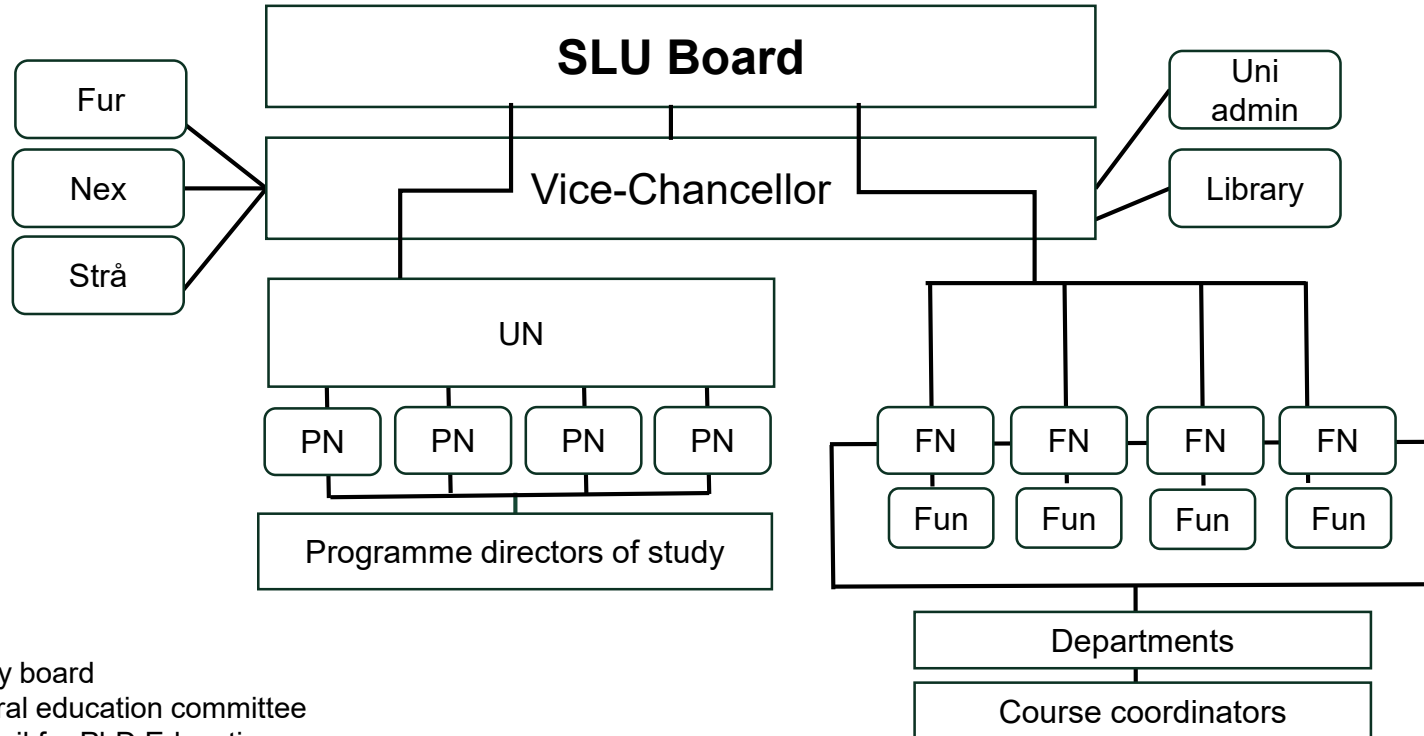

# Annex 1: SLU's education organisation

(SLU Board's delegation of authority, SLU ID: SLU.ua.2022.1.1.1-1562)

## Legend

- FN – faculty board
- Fun- doctoral education committee
- Fur – Council for PhD Education
- Nex – Board for the Appointment of Distinguished University Teachers
- PN – programme board
- Strå – Student Welfare Council
- UN – Board of Education
- Uni admin – university administration (tech, admin and other support staff)