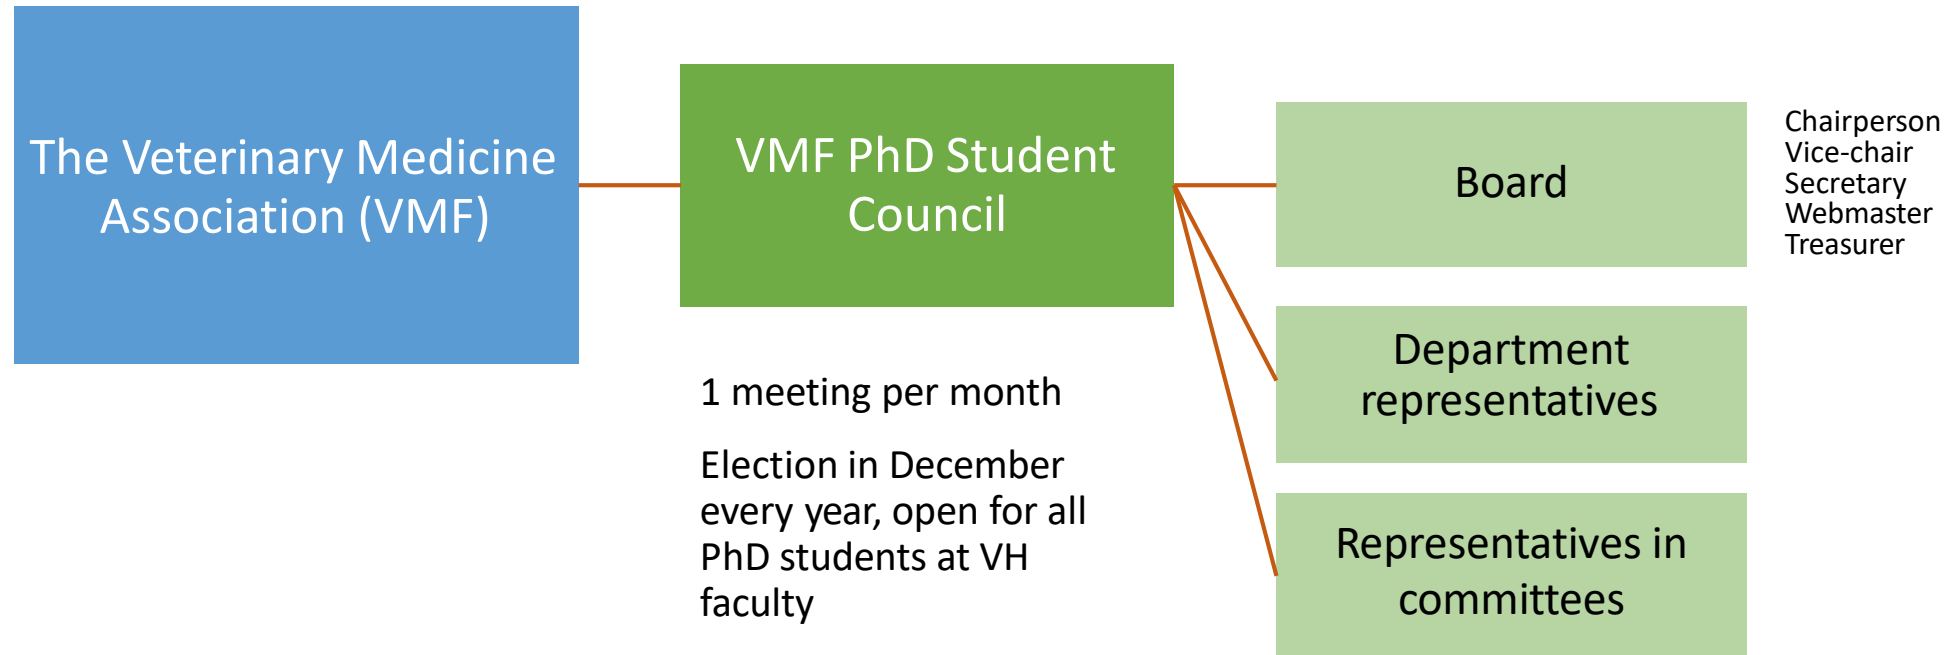

VMF PhD Council

VH, Faculty of Veterinary
Medicine and Animal Science

ASK PhD Council

LTV, Faculty of Landscape
Architecture, Horticulture and Crop
Science Production

ca. 125
doctoral &
licentiate
students

Organisation of The PhD Councils

VMF PhD Council is a committee of The Veterinary Medicine Association (vmf.se)

- PhD students at VH faculty are automatically members of VMF PhD Council
- Membership of The Veterinary Medicine Association not required but gives benefits