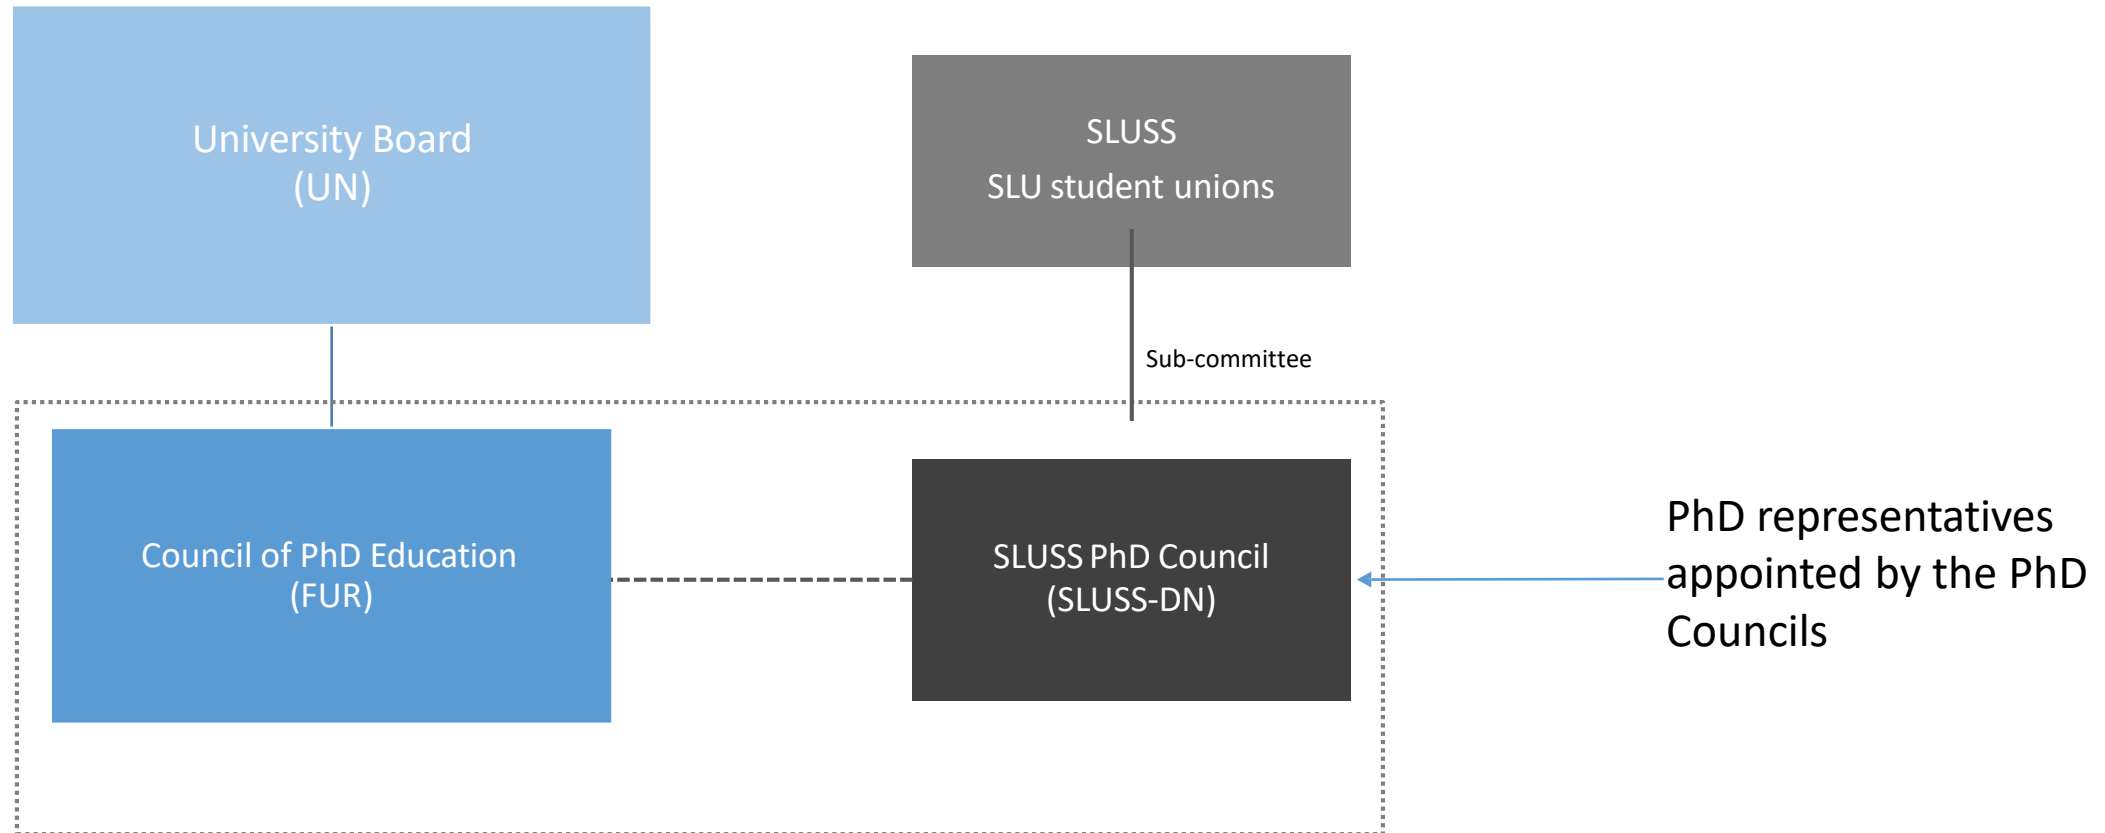

What the PhD Councils do

- **All PhD students are invited to the meetings!**
- Questions concerning PhD education at faculty and university level(via representatives in boards/committees)
- Information flow to, from and between departments(via department representatives)
- Keep PhD students updated
- Bring concerns to the right board/committee
- Exchange about concerns/ideas/solutions at departments
- Feedback on proposals made by boards/committee's/SLU(via department representatives or faculty-wide surveys)
- Contact with student unions
- Social activities

What the PhD Councils do

Quality of PhD education

Working situation

Wellbeing of PhD students

Representation at faculty level

Graduate School for
Veterinary Medicine and
Animal Sciences
(GS-VMAS)

Only VMF

Representation at university level