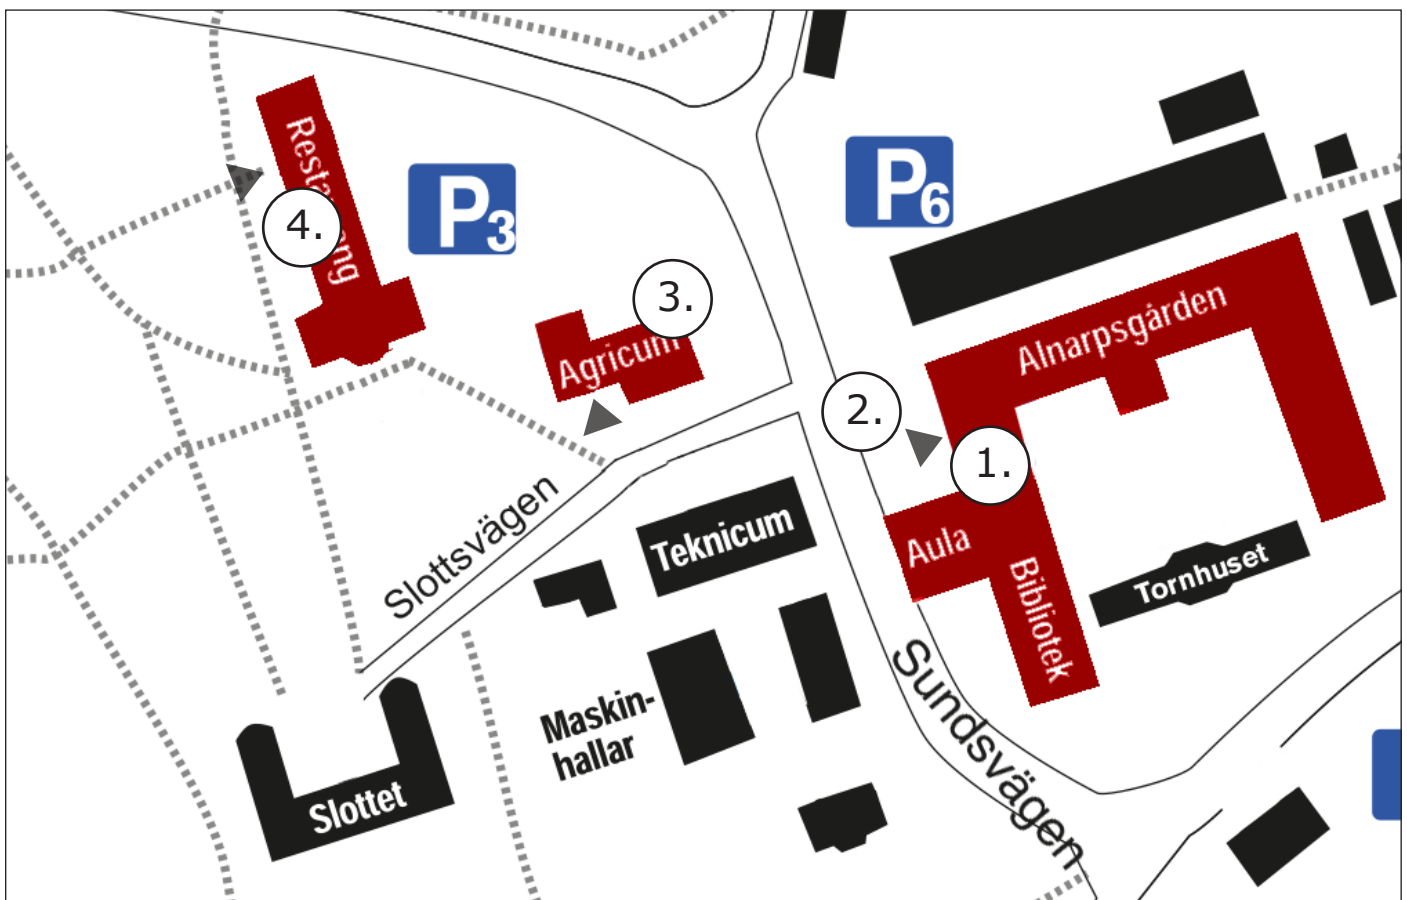

- Symposium locations
- Stops for Bus 139, to and from Lund and Malmö

1. Alnarpsgården – Coffee break.
2. Point of departure for bus to dinner at Spegeln in Malmö.
3. Agricum – Registration in foyer. Sessions and keynote lectures in room Myllan.
4. Lunch restaurant. Outside: point of departure for guided walk in the park.